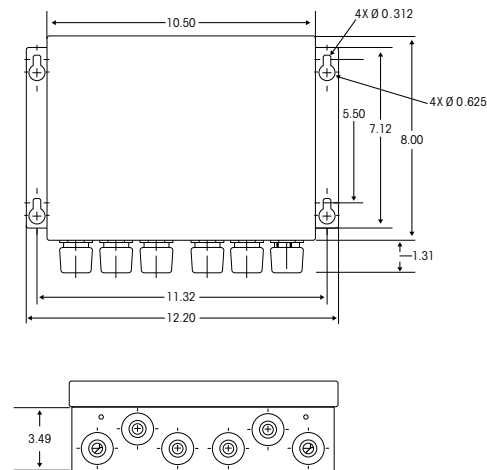

- **Reduces Costs** – The RAAD Box reduces the costs and increases the availability of your system through online condition monitoring and diagnostics of each analog load cell.
- **Embeds Intelligence** – Embeds micro-processor intelligence into conventional strain gauge load cells.
- **Compatibility** – Compatibility to 2 mV/V or 3 mV/V analog load cells assures hassle-free load cell replacement.
- **Combine with the JAGXTREME Terminal** – Combine the RAAD Box with JAGXTREME, and predict, record and protect against failures and costly down time.

Produced in a facility that is

For more information, contact your authorized METTLER TOLEDO representative or one of the regional offices below.

	TEL	FAX		TEL	FAX	
METTLER TOLEDO	Australia (61-3) 9644 5700	(61-3) 9645 3935	Kazakhstan	(7-3272) 50 63 69	(7-3272) 60 88 35	Internet www.mt.com
USA and Canada 1900 Polaris Parkway Columbus, Ohio 43240	Austria (43-1) 604 1980	(43-1) 604 2880	Korea	(82-2) 518-2004	(82-2) 518-0813	
TEL. (800) 786-0038 (614) 438-4511	Belgium (32-2) 334 0211	(32-2) 378 1665	Malaysia	(603) 7041773	(603) 7031772	Specifications subject to change without notice.
FAX (614) 438-4900	Brazil (55-11) 421 5737	(55-11) 7295-1692	Mexico	(52-5) 547 5700	(52-5) 541 2228	
Headquarters 8606 Greifensee Switzerland	China (Industrial) (86-519) 6642040	(86-519) 6641991	Netherlands	(31-344) 638363	(31-344) 638390	© 2000 Mettler-Toledo, Inc.
TEL. (41-1) 944 22 11 FAX (41-1) 944 30 60	China (Systems) (86-21) 6485-0435	(86-21) 6485-3351	Norway	(47-22) 30 44 90	(47-22) 32 70 02	
	Croatia (385-1) 23 36 317	(385-1) 23 04 147*	Poland	(48-22) 651 9232	(48-22) 651-7172	Printed in USA.
	Czech Republic (420-2) 254962	(420-2) 24247583	Russia	(7-095) 921 9211	(7-095) 921 6353	
	Denmark (45-43) 27 08 00	(45-43) 27 08 28	Singapore	(65) 8900011	(65) 8900012	2M0900 Instrument Accessories IA03340.OEE
	France (33-1) 30 97 17 17	(33-1) 30 97 16 16	Slovak Republic	(421-7) 43 42 74 96	(421-7) 43 33 71 90	
	Germany (49-641) 50 70	(49-641) 52951	Slovenia	(386-61) 162 1801	(386-61) 162 1789*	
	Hong Kong (852) 27441221	(852) 27446878	Spain	(34-93) 223 2222	(34-93) 223 0271	
	Hungary (36-1) 257 9889	(36-1) 256 2175	Sweden	(46-8) 702 50 00	(46-8) 642 45 62	
	India (91-22) 857-0808	(91-22) 857-5071	Switzerland	(41-1) 944 45 45	(41-1) 944 45 10	
	Italy (39-02) 333321	(39-02) 356-2973	Taiwan	(886-2) 2579-5955	(886-2) 2579-5977	
	Japan (81-6) 6949-5901	(81-6) 6949-5944	Thailand	(66-2) 719 6480	(66-2) 719 6479	
			United Kingdom	(44-116) 235 7070	(44-116) 236 6399	*Call for fax.